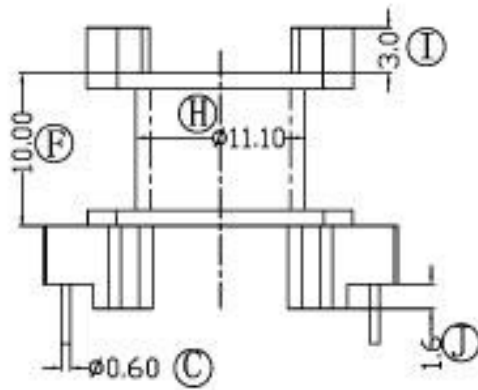

型号

PQ-2001

REV	REVISIONS REC	DATE

DRAWNBY	JING LI PENG	TOLERANCE X, X ± 0.3 X, XX ± 0.2 壁厚: ± 0.15 PINPITCH ± 0.2	MODEL NAME:	PQ-2016
CHECKER BY	LING RONG WANG		BOBBIN MATERIAL:	PHENOLIC
DATE	01-01-2008		SCALE: 2:1	SCALE: UL 94V-0
				SCALE: M/M