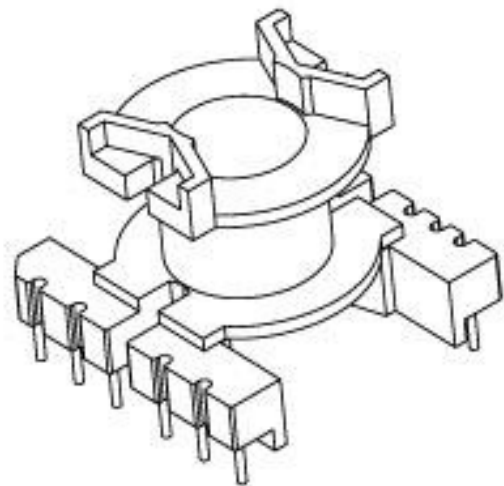

型号

PQ-2001

REV	REVISIONS REC	DATE

DRAWNBY	JING LI PENG	TOLERANCE X, X ± 0.3 X, XX ± 0.2 壁厚: ± 0.15 PINPITCH ± 0.2	MODEL NAME:	PQ-2016
CHECKER BY	LING RONG WANG		BOBBIN MATERIAL:	PHENOLIC
DATE	01-01-2008		SCALE: 2:1	SCALE: UL 94V-0
				SCALE: M/M