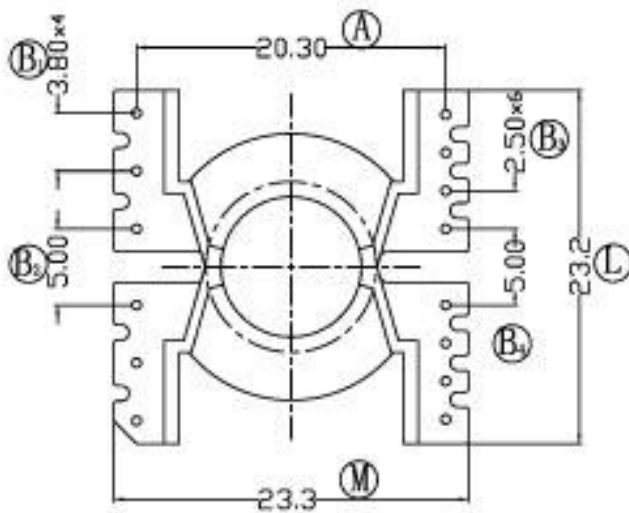

型号

PQ-2001

REV	REVISIONS REC	DATE

DRAWNBY	JING LI PENG	TOLERANCE X, X ± 0.3 X, XX ± 0.2 壁厚: ± 0.15 PINPITCH ± 0.2	MODEL NAME:	PQ-2016
CHECKER BY	LING RONG WANG		BOBBIN MATERIAL:	PHENOLIC
DATE	01-01-2008		SCALE: 2:1	SCALE: UL 94V-0
				SCALE: M/M