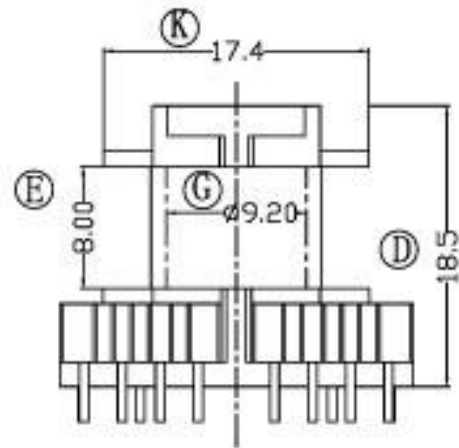

型号

PQ-2001

REV	REVISIONS REC	DATE

DRAWNBY	JING LI PENG	TOLERANCE X, X ± 0.3 X, XX ± 0.2 壁厚: ± 0.15 PINPITCH ± 0.2	MODEL NAME:	PQ-2016
CHECKER BY	LING RONG WANG		BOBBIN MATERIAL:	PHENOLIC
DATE	01-01-2008		SCALE: 2:1	SCALE: UL 94V-0
				SCALE: M/M