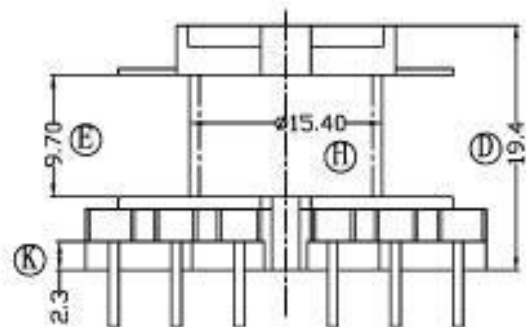

型号

PQ-3201-1

REV	REVISIONS REC	DATE

DRAWN BY	JING LI PENG	TOLERANCE	MODEL NAME:	PQ-3220
CHECKER BY	LING RONG WANG		BOBBIN MATERIAL:	PHENOLIC
DATE	01-01-2008		SCALE: 2:1	SCALE: UL 94V-0
		壁厚: ± 0.15	SCALE: M/M	
		PINPITCH ± 0.2		