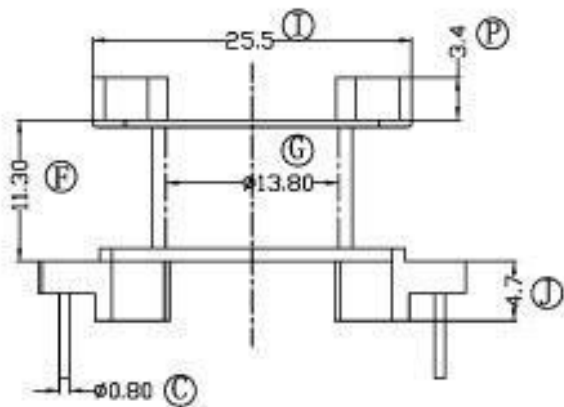

型号

PQ-3201-1

REV	REVISIONS REC	DATE

DRAWN BY	JING LI PENG	TOLERANCE	MODEL NAME:	PQ-3220
CHECKER BY	LING RONG WANG		BOBBIN MATERIAL:	PHENOLIC
DATE	01-01-2008		SCALE: 2:1	SCALE: UL 94V-0
		壁厚: ± 0.15	SCALE: M/M	
		PINPITCH ± 0.2		