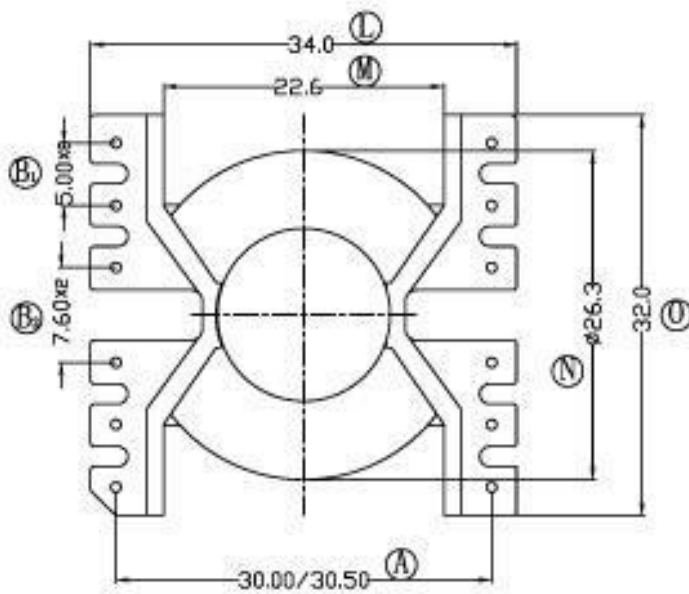

型号

PQ-3201-1

REV	REVISIONS REC	DATE

DRAWN BY	JING LI PENG	TOLERANCE	MODEL NAME:	PQ-3220
CHECKER BY	LING RONG WANG		BOBBIN MATERIAL:	PHENOLIC
DATE	01-01-2008		SCALE: 2:1	SCALE: UL 94V-0
		壁厚: ± 0.15	SCALE: M/M	
		PINPITCH ± 0.2		