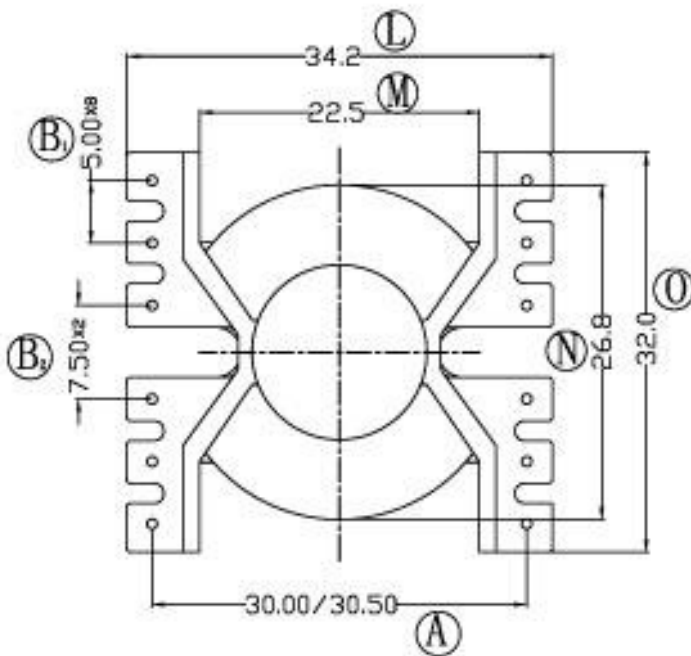

型号

PQ-3202

REV	REVISIONS RBC	DATE

DRAWNBY	JING LI PENG	TOLERANCE X.X ± 0.3 X.XX ± 0.2 壁厚: ± 0.15 PINPITCH ± 0.2	MODEL NAME:	PQ-3230
CHECKER BY	LING RONG WANG		BOBBIN MATERIAL:	PHENOLIC
DATE	01-01-2008		SCALE: 2:1	SCALE: UL 94V-0
				SCALE: M/M