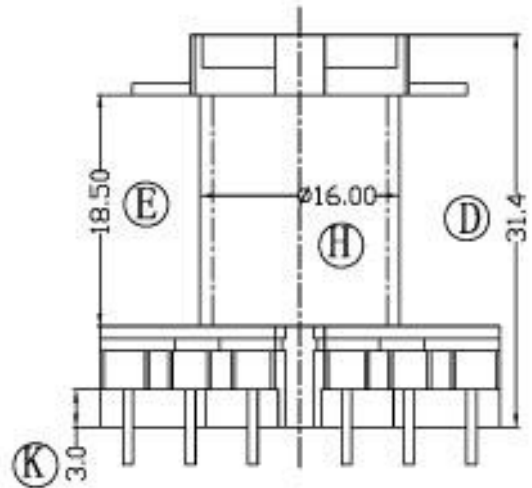

型号

PQ-3202

REV	REVISIONS RBC	DATE

DRAWNBY	JING LI PENG	TOLERANCE X.X ± 0.3 X.XX ± 0.2 壁厚: ± 0.15 PINPITCH ± 0.2	MODEL NAME:	PQ-3230
CHECKER BY	LING RONG WANG		BOBBIN MATERIAL:	PHENOLIC
DATE	01-01-2008		SCALE: 2:1	SCALE: UL 94V-0
				SCALE: M/M