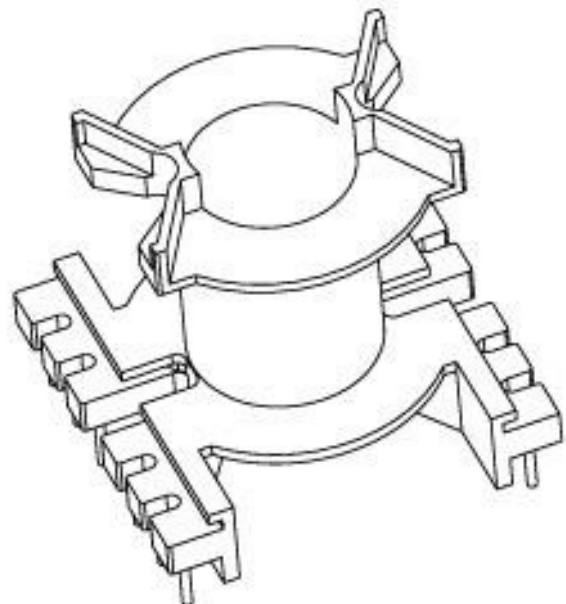

型号

PQ-3202

REV	REVISIONS RBC	DATE

DRAWNBY	JING LI PENG	TOLERANCE X.X ± 0.3 X.XX ± 0.2 壁厚: ± 0.15 PINPITCH ± 0.2	MODEL NAME:	PQ-3230
CHECKER BY	LING RONG WANG		BOBBIN MATERIAL:	PHENOLIC
DATE	01-01-2008		SCALE: 2:1	SCALE: UL 94V-0
				SCALE: M/M