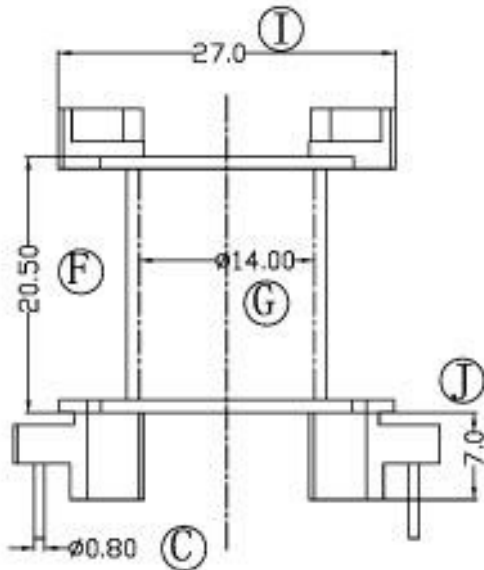

型号

PQ-3202

REV	REVISIONS RBC	DATE

DRAWNBY	JING LI PENG	TOLERANCE X.X ± 0.3 X.XX ± 0.2 壁厚: ± 0.15 PINPITCH ± 0.2	MODEL NAME:	PQ-3230
CHECKER BY	LING RONG WANG		BOBBIN MATERIAL:	PHENOLIC
DATE	01-01-2008		SCALE: 2:1	SCALE: UL 94V-0
				SCALE: M/M