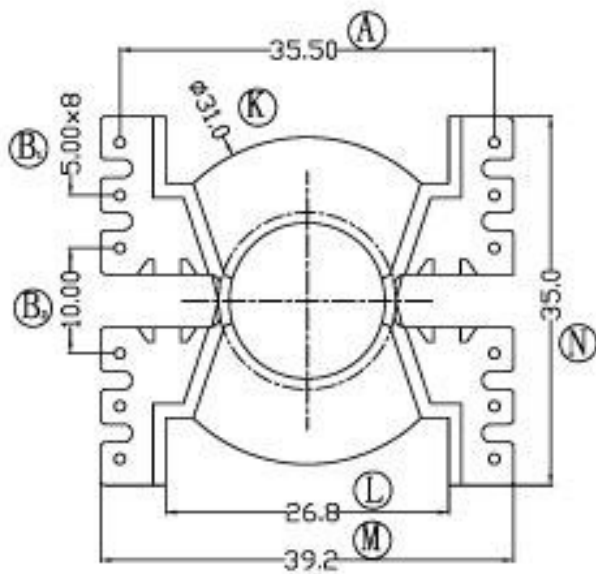

型号

PQ-3501

REV	REVISIONS REC	DATE

DRAWNBY	JING LI PENG	TOLERANCE	MODEL NAME:	PQ-3535
CHECKER BY	LING RONG WANG		BOBBIN MATERIAL:	PHENOLIC
DATE	01-01-2008		SCALE: 2:1	SCALE: UL 94V-0
		X, X ± 0.3		SCALE: M/M
		X, XX ± 0.2		
		壁厚: ± 0.15		
		PINPITCH ± 0.2		