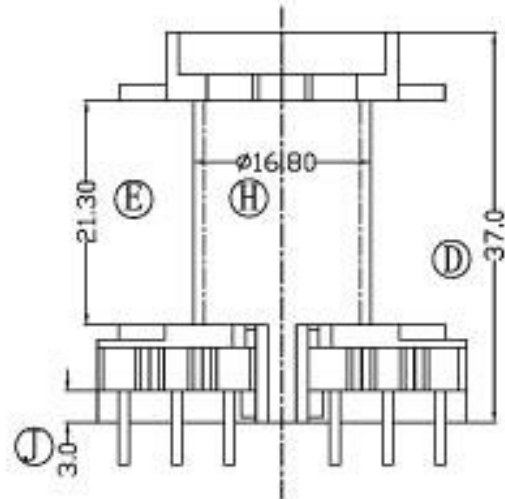

型号

PQ-3501

REV	REVISIONS REC	DATE

DRAWNBY	JING LI PENG	TOLERANCE	MODEL NAME:	PQ-3535
CHECKER BY	LING RONG WANG		BOBBIN MATERIAL:	PHENOLIC
DATE	01-01-2008		SCALE: 2:1	SCALE: UL 94V-0
		X, X ± 0.3		SCALE: M/M
		X, XX ± 0.2		
		壁厚: ± 0.15		
		PINPITCH ± 0.2		