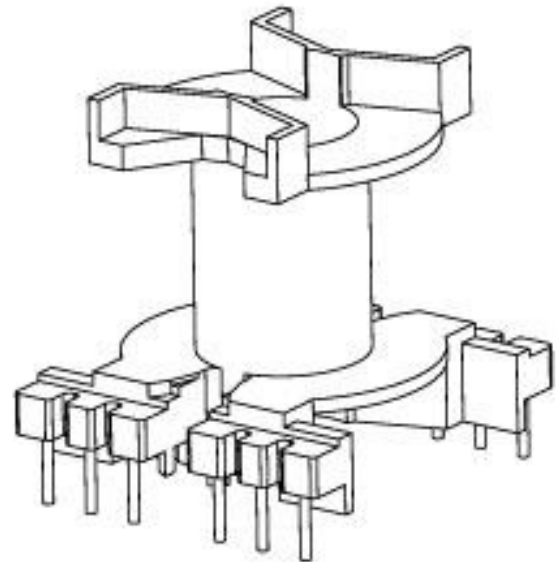

型号

PQ-3501

REV	REVISIONS REC	DATE

DRAWNBY	JING LI PENG	TOLERANCE	MODEL NAME:	PQ-3535
CHECKER BY	LING RONG WANG		BOBBIN MATERIAL:	PHENOLIC
DATE	01-01-2008		SCALE: 2:1	SCALE: UL 94V-0
		X, X ± 0.3		SCALE: M/M
		X, XX ± 0.2		
		壁厚: ± 0.15		
		PINPITCH ± 0.2		