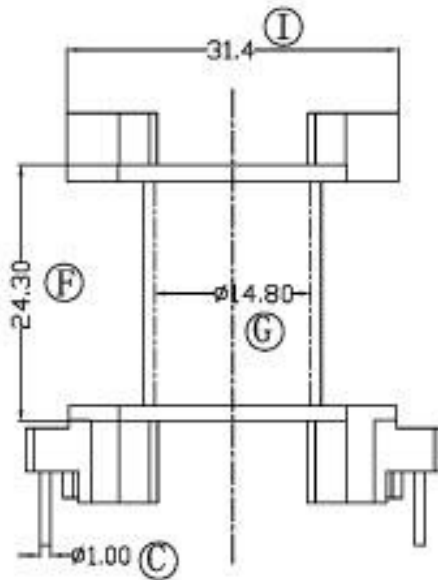

型号

PQ-3501

REV	REVISIONS REC	DATE

DRAWNBY	JING LI PENG	TOLERANCE	MODEL NAME:	PQ-3535
CHECKER BY	LING RONG WANG		BOBBIN MATERIAL:	PHENOLIC
DATE	01-01-2008		SCALE: 2:1	SCALE: UL 94V-0
		X, X ± 0.3		SCALE: M/M
		X, XX ± 0.2		
		壁厚: ± 0.15		
		PINPITCH ± 0.2		