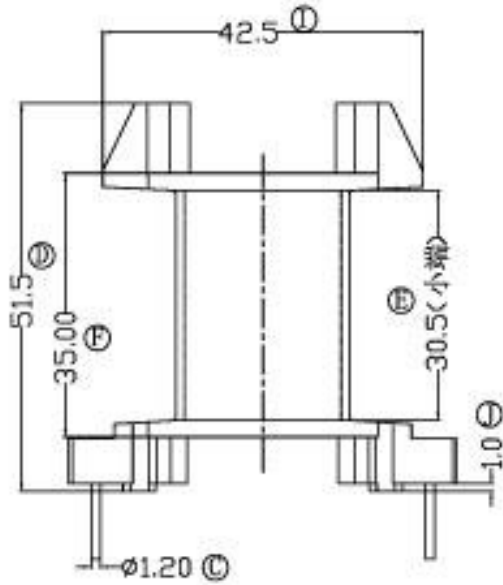

型号

PQ-5050

REV	REVISIONS REC	DATE

DRAWNBY	JING LI PENG	TOLERANCE	MODEL NAME:	PQ-5050	
CHECKER BY	LING RONG WANG		X. X	± 0.3	BOBBIN MATERIAL:
DATE	01-01-2008	X. XX	± 0.2	SCALE:	1:1
		壁厚:	± 0.15	SCALE:	UL 94V-0
		PINPITCH	± 0.2	SCALE:	M/M