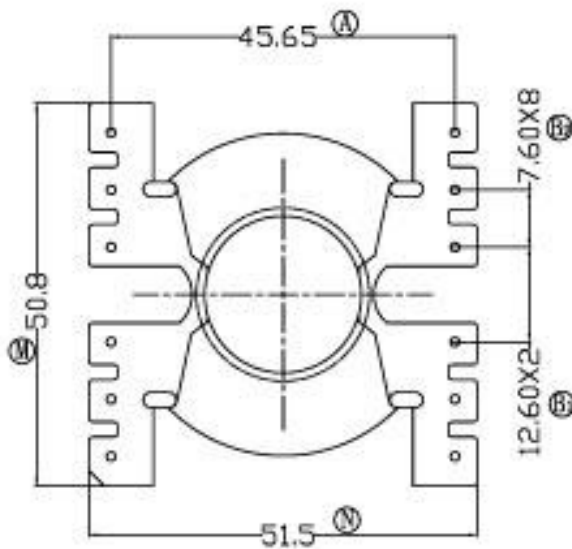

型号

PQ-5050

REV	REVISIONS REC	DATE

DRAWNBY	JING LI PENG	TOLERANCE	MODEL NAME:	PQ-5050	
CHECKER BY	LING RONG WANG		X. X	± 0.3	BOBBIN MATERIAL:
DATE	01-01-2008	X. XX	± 0.2	SCALE:	1:1
		壁厚:	± 0.15	SCALE:	UL 94V-0
		PINPITCH	± 0.2	SCALE:	M/M