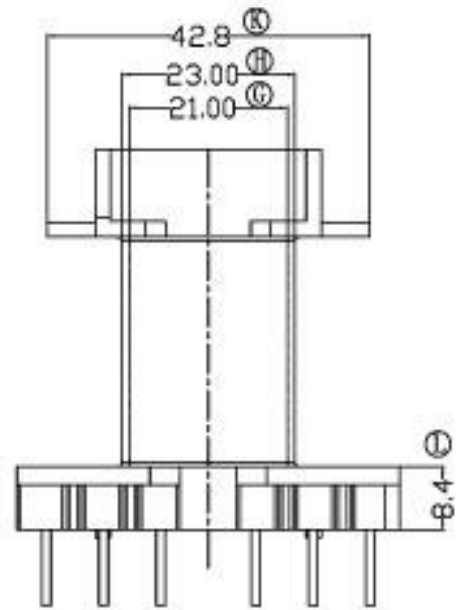

型号

PQ-5050

REV	REVISIONS REC	DATE

DRAWNBY	JING LI PENG	TOLERANCE	MODEL NAME:	PQ-5050	
CHECKER BY	LING RONG WANG		X. X	± 0.3	BOBBIN MATERIAL:
DATE	01-01-2008	X. XX	± 0.2	SCALE:	1:1
		壁厚:	± 0.15	SCALE:	UL 94V-0
		PINPITCH	± 0.2	SCALE:	M/M