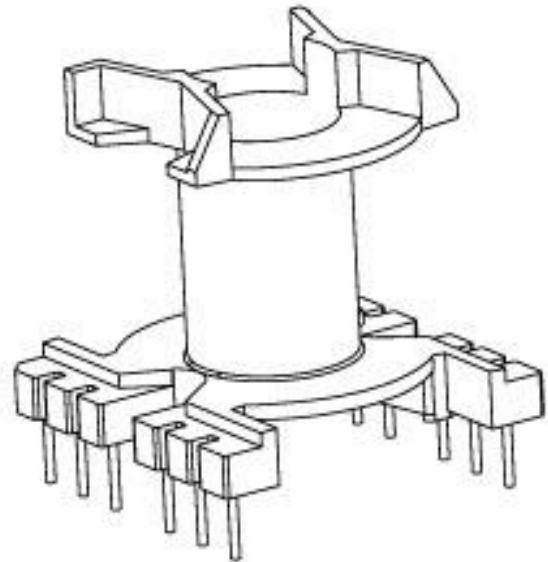

型号

PQ-5050

REV	REVISIONS REC	DATE

DRAWNBY	JING LI PENG	TOLERANCE	MODEL NAME:	PQ-5050	
CHECKER BY	LING RONG WANG		X. X	± 0.3	BOBBIN MATERIAL:
DATE	01-01-2008	X. XX	± 0.2	SCALE:	1:1
		壁厚:	± 0.15	SCALE:	UL 94V-0
		PINPITCH	± 0.2	SCALE:	M/M